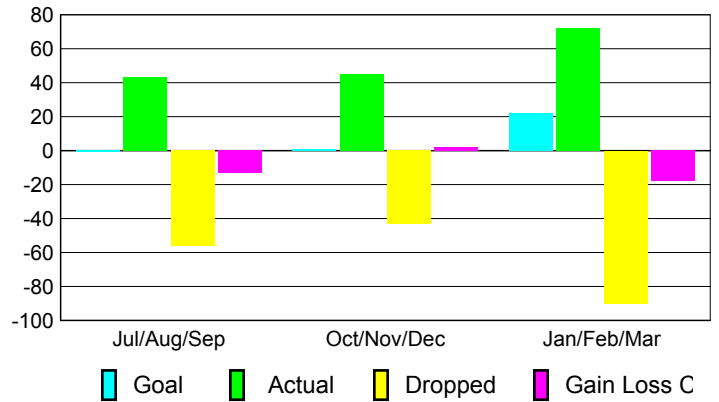

Membership Results 2008-2009

Goal, New, Dropped, Gain/Loss