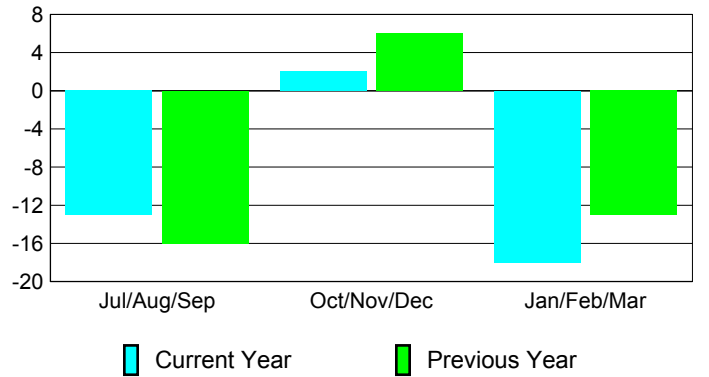

Membership Results 2008-2009

Membership 2007-2008

Month	Net Memb Goal	Actual New Memb	Actual Dropped Memb	Gain/Loss of Memb	Gain/Loss of Memb
Jul/Aug/Sep	-1	43	-56	-13	-16
Oct/Nov/Dec	1	45	-43	2	6
Jan/Feb/Mar	22	72	-90	-18	-13
Totals	22	160	-189	-29	-23

Membership Results 2008-2009

Goal, New, Dropped, Gain/Loss

Comparison of Membership Gain/Loss

Current Year Compared to the Previous Year

Gender Comparison 2008-2009